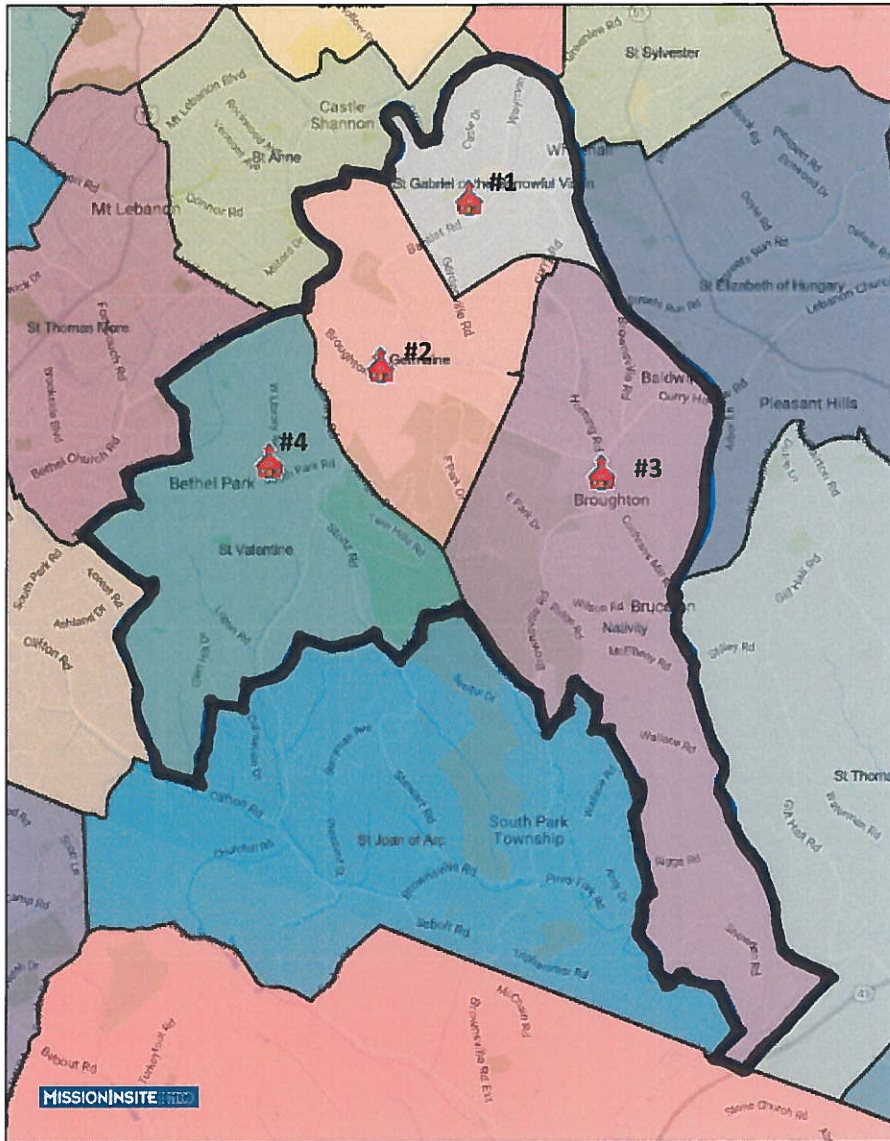

Bethel Park/South Park/ Whitehall Grouping

Parish Grouping

- St. Gabriel of the Sorrowful Virgin
- St. Germaine
- Nativity
- St. Valentine

Schools:

St. Gabriel of the Sorrowful Virgin School
St. Valentine Pre-School

Mass Attendance = 3,100

Maximum Number of Masses: 9

Category: B

Administrator:

Father John Skirtich

Parochial Vicar:

Father Michael Suslowicz

Parish Chaplain:

Father John Hissrich

In Residence:

Father John Haney

Deacons:

Deacon Thomas Mills

Deacon Robert Stein

Bethel Park/South Park/Whitehall Grouping (218)

(defined by the black outline)

brings together the parishes of St. Gabriel of the Sorrowful Virgin, St. Germaine, Nativity and St. Valentine

Listing of Church Buildings (The different colors show the parish territories.)

1. St. Gabriel of the Sorrowful Virgin
5200 Greenridge Drive, Pittsburgh, PA 15236
2. St. Germaine
7003 Baptist Road, Bethel Park, PA, 15102
3. Nativity
5800 Brownsville Road, Pittsburgh, PA 15236
4. St. Valentine
2710 Ohio Street, Bethel Park, PA 15102