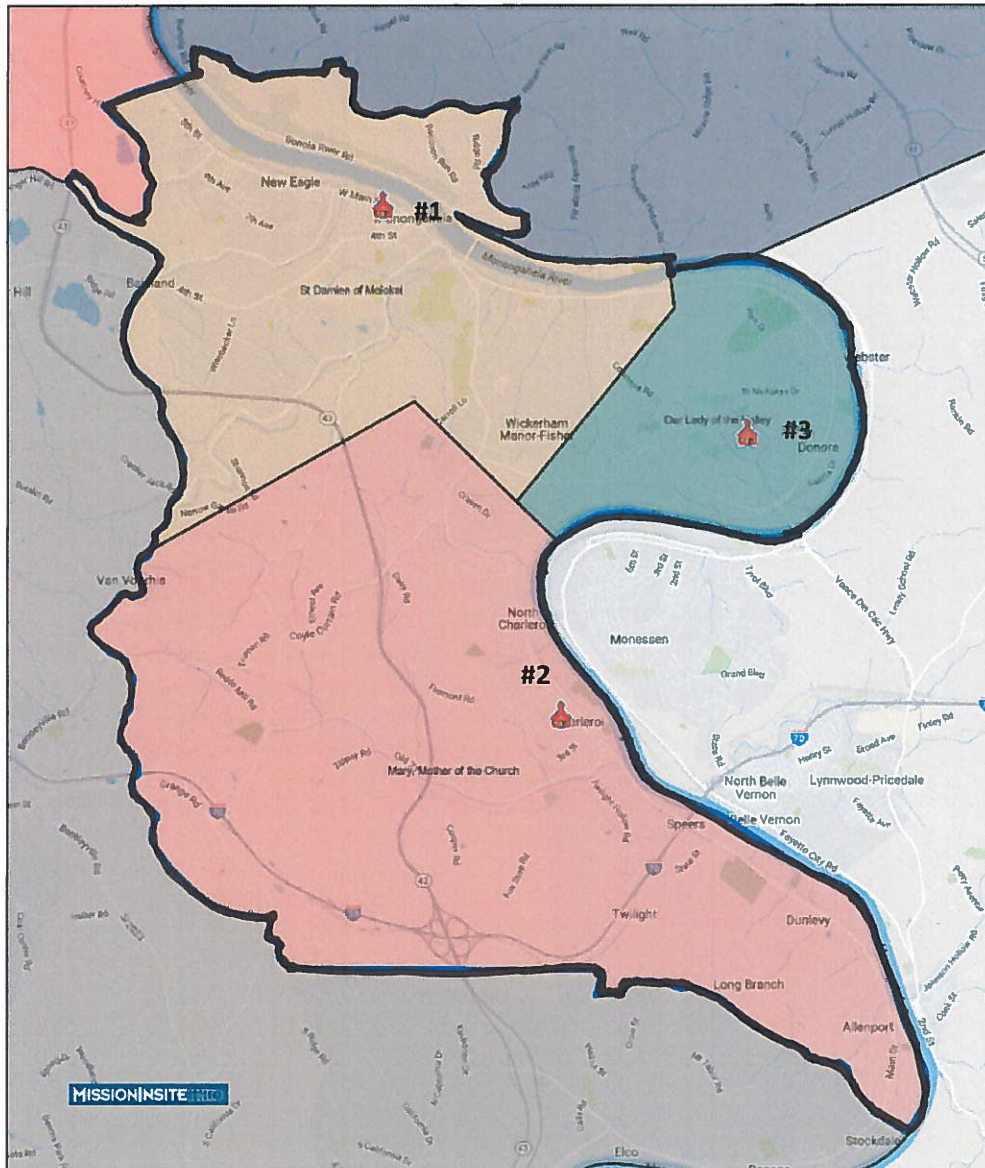

Charleroi/Donora/ Monongahela Grouping

Parish Grouping

- St. Damien of Molokai
- Mary, Mother of the Church
- Our Lady of the Valley

School:

Madonna Catholic Regional School

Mass Attendance = 1,400

Maximum Number of Masses: 6

Deacon Alexander Poroda, II

Charleroi/Donora/Monongahela Grouping (326)

(defined by the black outline)

brings together the parishes of St. Damien of Molokai, Mary, Mother of the Church and Our Lady of the Valley