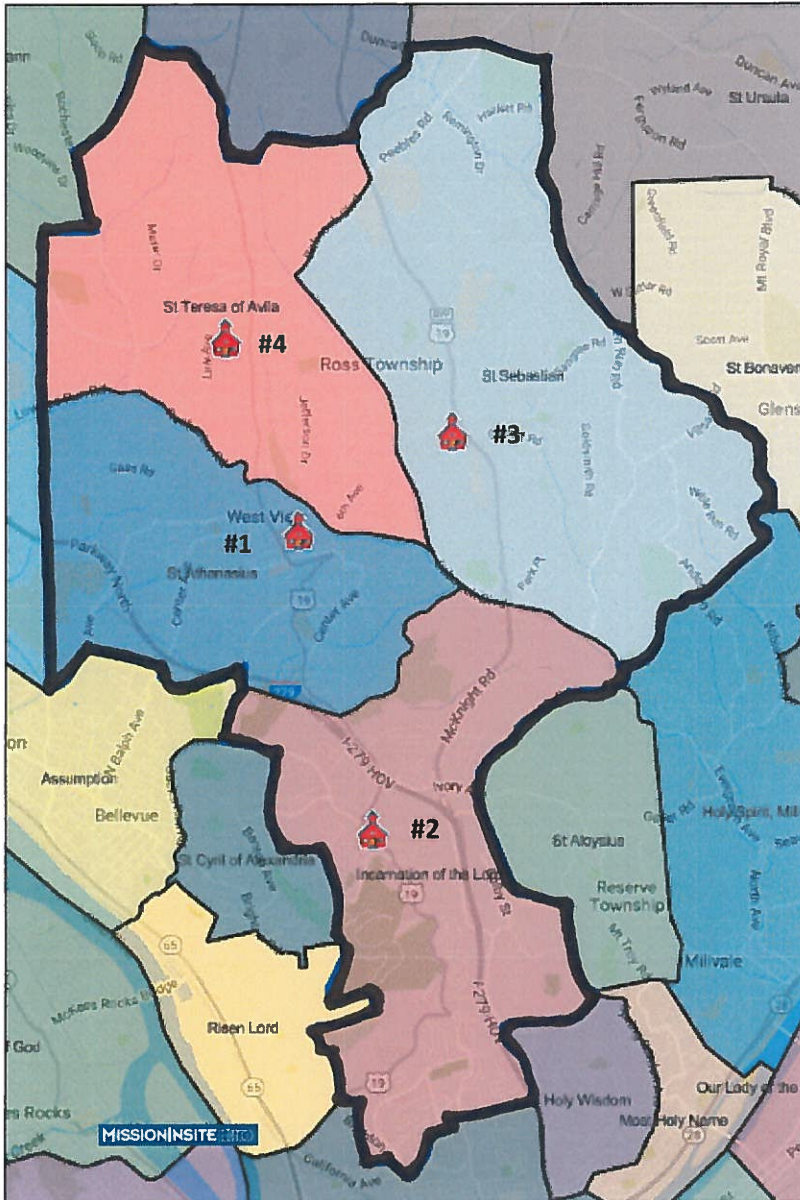

Observatory Hill/Perrysville/Ross/West View Grouping (103)

(defined by the black outline)

brings together the parishes of St. Athanasius, Incarnation of the Lord, St. Sebastian and St. Teresa of Avila

Listing of Church Buildings (The different colors show the parish territories.)

1. St. Athanasius
7 Chalfonte Avenue, Pittsburgh, PA 15229
2. Incarnation of the Lord
4071 Franklin Road, Pittsburgh, PA 15214
3. St. Sebastian
311 Siebert Road, Pittsburgh, PA 15237
4. St. Teresa of Avila
1000 Avila Court, Pittsburgh, PA 15237

April 26, 2018

Observatory Hill/Perrysville/ Ross/West View Grouping

Parish Grouping

- St. Athanasius
- Incarnation of the Lord
- St. Sebastian
- St. Teresa of Avila

School:

Holy Cross Academy (NHCRES)

Mass Attendance = 4,150