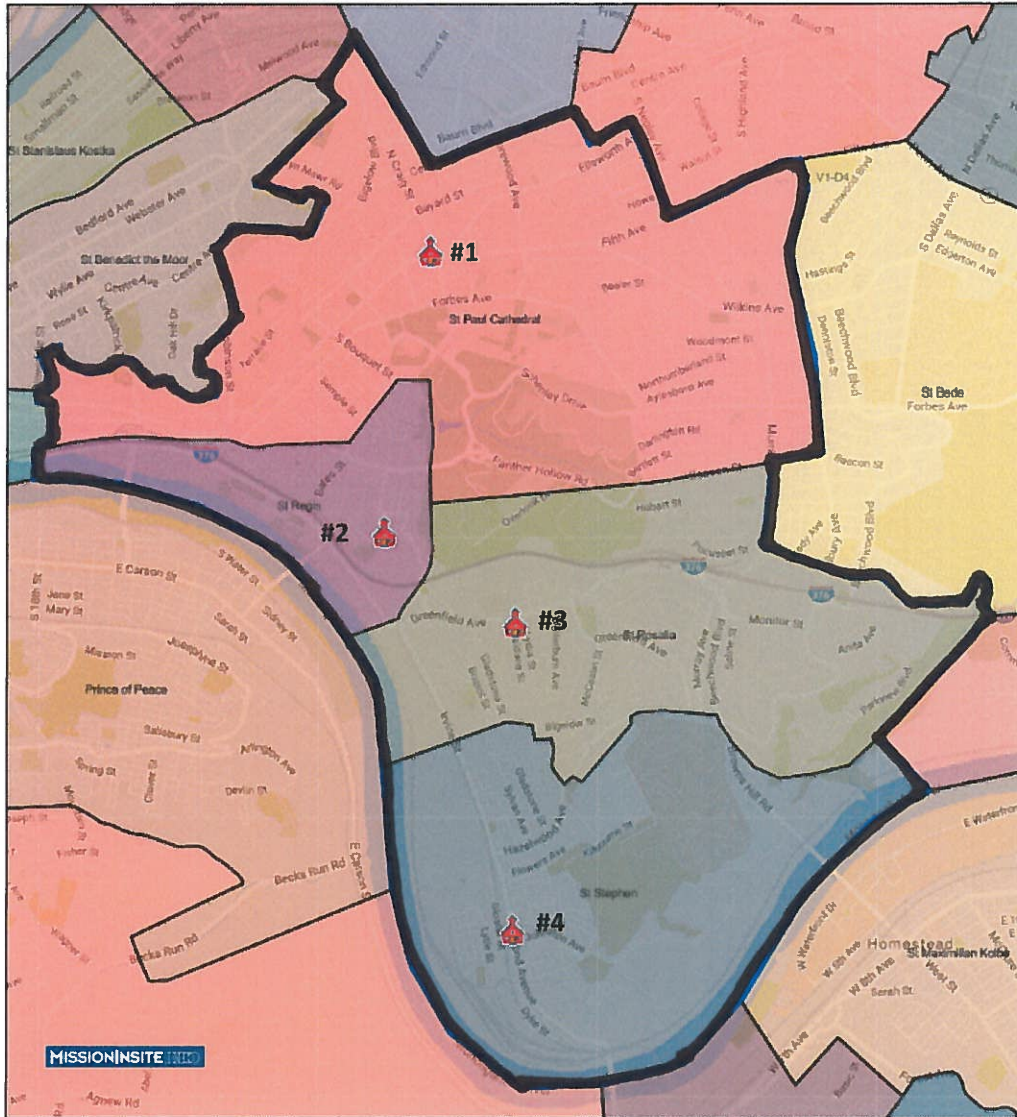

# Greenfield/Hazelwood/Oakland Grouping (109)

(defined by the black outline)

brings together the parishes of St. Paul Cathedral, St. Regis, St. Rosalia and St. Stephen