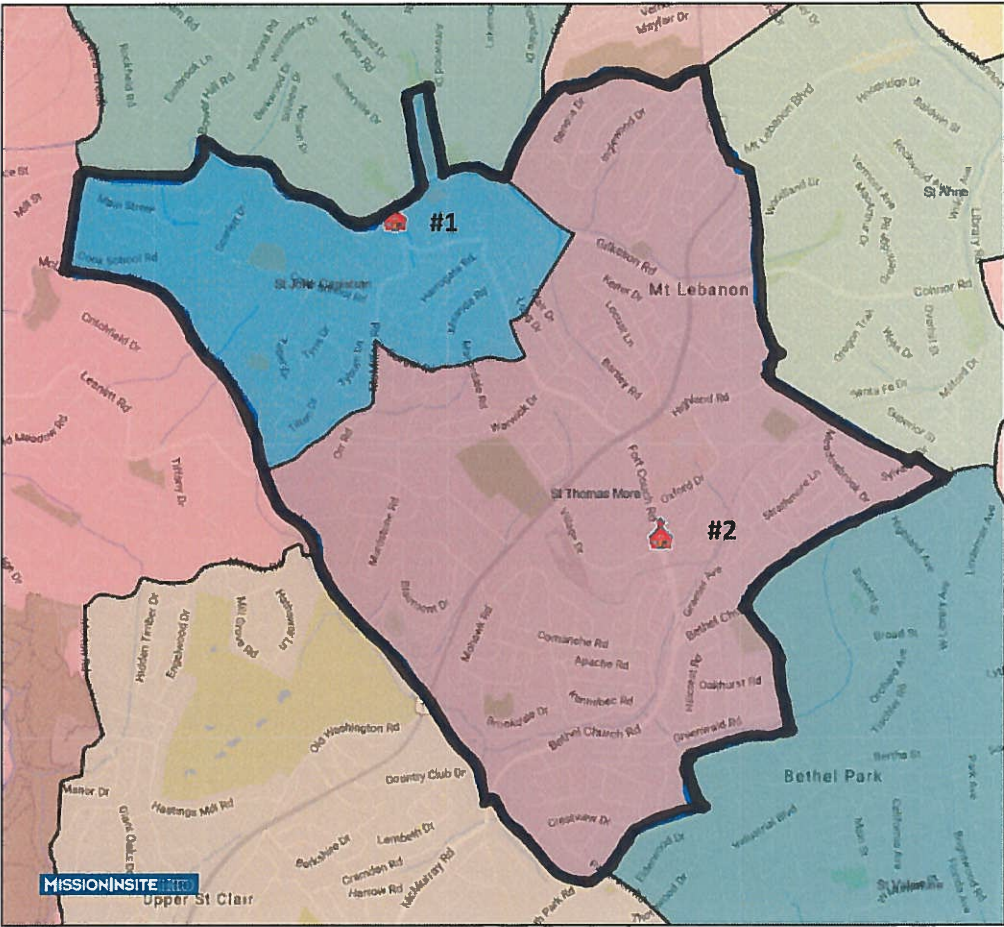

Bethel Park/Upper Saint Clair Grouping

Parish Grouping

- St. John Capistran
- St. Thomas More

School:

St. Thomas More School

Mass Attendance = 2,850

Maximum Number of Masses: 9

Category: B

Bethel Park/Upper Saint Clair Grouping (221)

(defined by the black outline)

brings together the parishes of St. John Capistran and St. Thomas More

- Listing of Church Buildings**
(The different colors show the parish territories.)
- 1. St. John Capistran
1610 McMillan Road, Pittsburgh, PA 15241
 - 2. St. Thomas More
126 Fort Couch Road, Pittsburgh, PA 15241