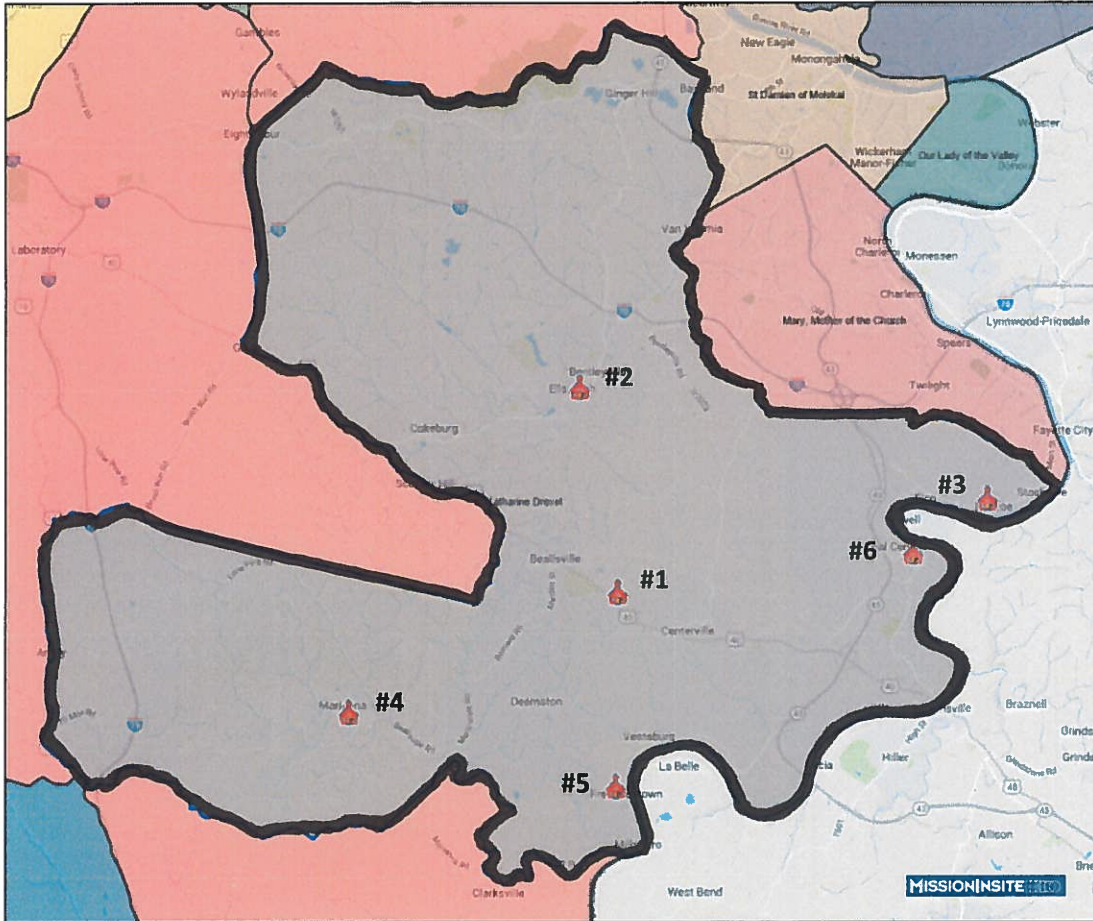

# Southeast Washington County Grouping

# Southeast Washington County Grouping (336)

(defined by the black outline)  
includes the parish of St. Katharine Drexel