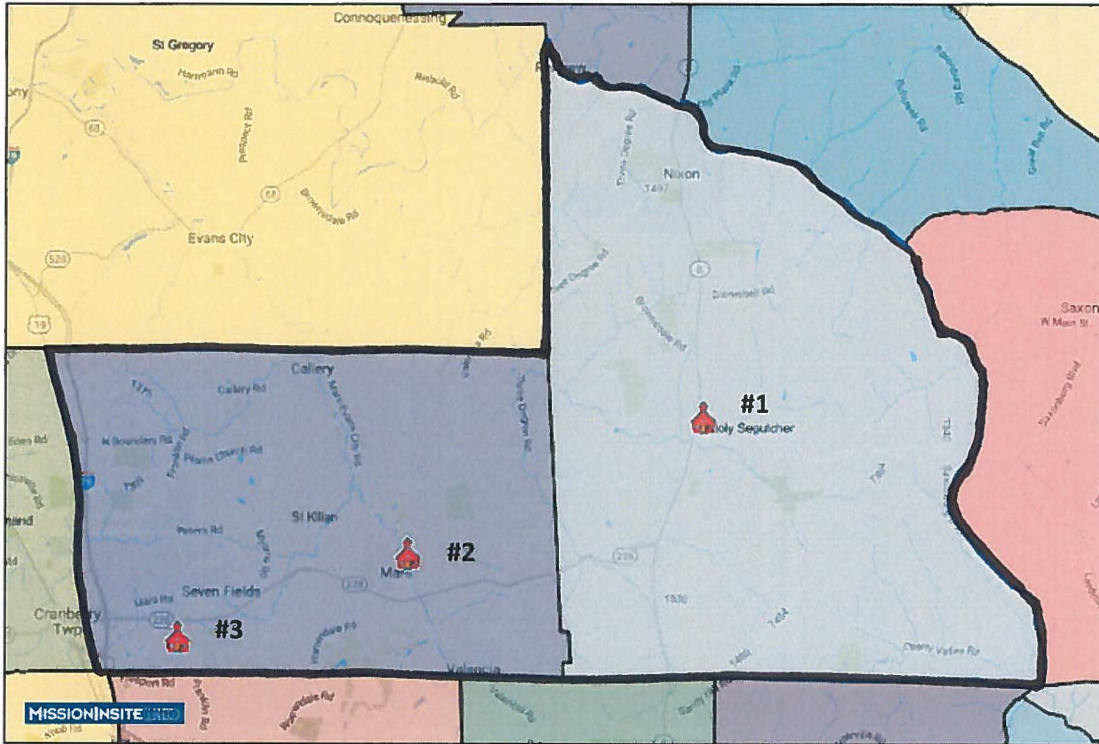

Adams/Cranberry/ Glade Mills Grouping

Parish Grouping

- Holy Sepulcher
- St. Kilian

Schools:

St. Kilian School

Holy Sepulcher School

Mass Attendance = 4,750

Maximum Number of Masses: 9

Father Robert Guay

Deacons:

Deacon Ralph Bachner, Jr.

Deacon William Carver

Deacon Robert Marshall

Adams/Cranberry/Glade Mills Grouping {447}

(defined by the black outline)

brings together the parishes of Holy Sepulcher and St. Kilian